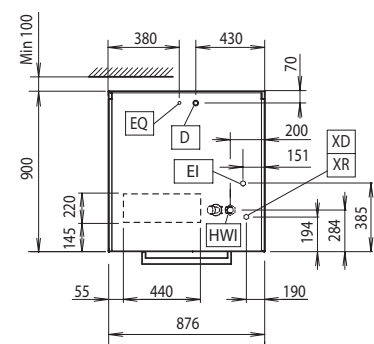

Main specifications		PPE Washer S
Capacity	sets/hour	30
Number of washing cycles/second		4 (180-360-540)
Wash-rinse temperature	°C	50-60
Pressure, min/max	bar	0.5-7

Electric		PPE Washer S	
Supply voltage		400V 3N ~	
	Hz	50	
Default installed power	kW	13	
Electrical power	kW	20	
Water			
Water pressure (min-max)	bar	0.5-7	
Water supply temperature	°C	50	
Boiler capacity	l	18	
Washing cycle temperature	°C	55-65	
Washing tank capacity	l	95	
Washing cycle pump power	kW	2.5	
Washing cycle electrical elements	kW	7	
Hot rinse cycle duration	sec.	20	
Hot rinse cycle temperature	°C	84	
Rinsing water consumption (per cycle)	l	7	
Shipping data			
Weight	net, kg	200	
Shipping weight	kg	230	
Shipping height	mm	2030	
Shipping width	mm	1040	
Shipping depth	mm	1040	
Shipping volume	m <sup>3</sup>	2.2	
Accessories			
Stainless steel basket		x	
Dimensions in mm			
External dimension, height		1791	
External dimension, width		876	
External dimension, depth		900	
Cell dimension, height		570	
Cell dimension, width		670	
Cell dimension, depth		710	
AV	Air vents		
D	Drain		
EL	Electrical connection		
EQ	Equipotential screw		
HWI	Hot water inlet		
WI	Water inlet		
XD	Detergent connection		
XR	Rinse aid connection		

Front

Side view

Top view