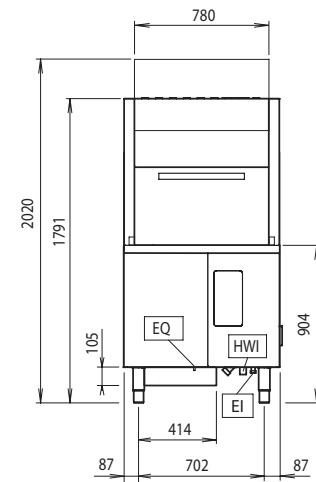

Main specifications		PPE Washer S
Capacity	sets/hour	30
Number of washing cycles/second		4 (180-360-540)
Wash-rinse temperature	°C	50-60
Pressure, min/max	bar	0.5-7

Electric		PPE Washer S	
Supply voltage		400V 3N ~	
	Hz	50	
Default installed power	kW	13	
Electrical power	kW	20	
Water			
Water pressure (min-max)	bar	0.5-7	
Water supply temperature	°C	50	
Boiler capacity	l	18	
Washing cycle temperature	°C	55-65	
Washing tank capacity	l	95	
Washing cycle pump power	kW	2.5	
Washing cycle electrical elements	kW	7	
Hot rinse cycle duration	sec.	20	
Hot rinse cycle temperature	°C	84	
Rinsing water consumption (per cycle)	l	7	
Shipping data			
Weight	net, kg	200	
Shipping weight	kg	230	
Shipping height	mm	2030	
Shipping width	mm	1040	
Shipping depth	mm	1040	
Shipping volume	m <sup>3</sup>	2.2	
Accessories			
Stainless steel basket		x	
Dimensions in mm			
External dimension, height		1791	
External dimension, width		876	
External dimension, depth		900	
Cell dimension, height		570	
Cell dimension, width		670	
Cell dimension, depth		710	
AV	Air vents		
D	Drain		
EL	Electrical connection		
EQ	Equipotential screw		
HWI	Hot water inlet		
WI	Water inlet		
XD	Detergent connection		
XR	Rinse aid connection		

Front

Side view

Top view