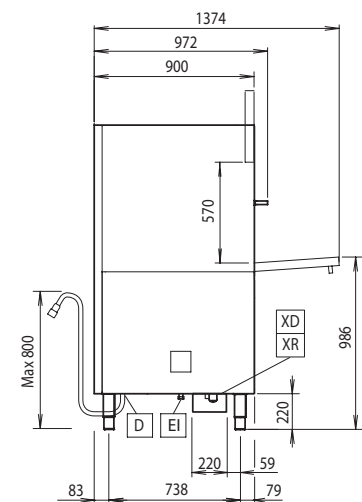

Main specifications		PPE Washer S
Capacity	sets/hour	30
Number of washing cycles/second		4 (180-360-540)
Wash-rinse temperature	°C	50-60
Pressure, min/max	bar	0.5-7

Electric		PPE Washer S	
Supply voltage		400V 3N ~	
	Hz	50	
Default installed power	kW	13	
Electrical power	kW	20	
Water			
Water pressure (min-max)	bar	0.5-7	
Water supply temperature	°C	50	
Boiler capacity	l	18	
Washing cycle temperature	°C	55-65	
Washing tank capacity	l	95	
Washing cycle pump power	kW	2.5	
Washing cycle electrical elements	kW	7	
Hot rinse cycle duration	sec.	20	
Hot rinse cycle temperature	°C	84	
Rinsing water consumption (per cycle)	l	7	
Shipping data			
Weight	net, kg	200	
Shipping weight	kg	230	
Shipping height	mm	2030	
Shipping width	mm	1040	
Shipping depth	mm	1040	
Shipping volume	m <sup>3</sup>	2.2	
Accessories			
Stainless steel basket		x	
Dimensions in mm			
External dimension, height		1791	
External dimension, width		876	
External dimension, depth		900	
Cell dimension, height		570	
Cell dimension, width		670	
Cell dimension, depth		710	
AV	Air vents		
D	Drain		
EL	Electrical connection		
EQ	Equipotential screw		
HWI	Hot water inlet		
WI	Water inlet		
XD	Detergent connection		
XR	Rinse aid connection		

Front

Side view

Top view